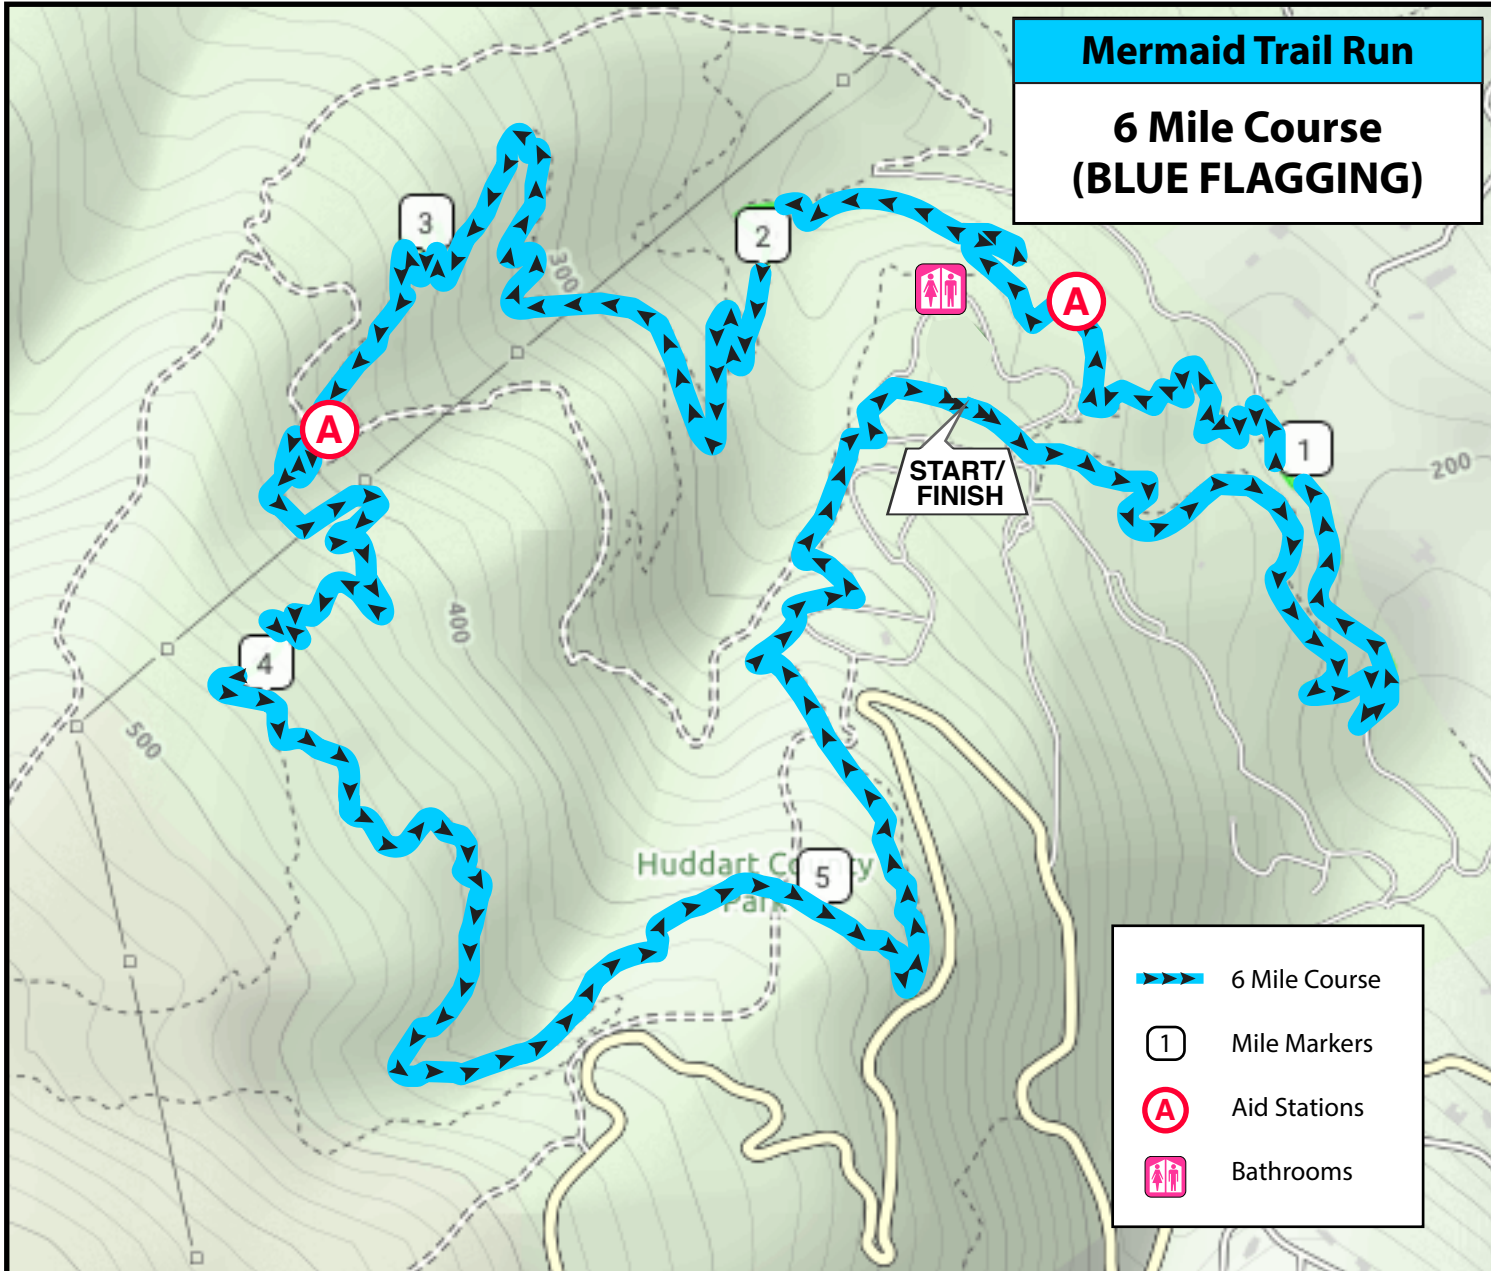

Mermaid Trail Run

**6 Mile Course
(BLUE FLAGGING)**

-  6 Mile Course
-  Mile Markers
-  Aid Stations
-  Bathrooms