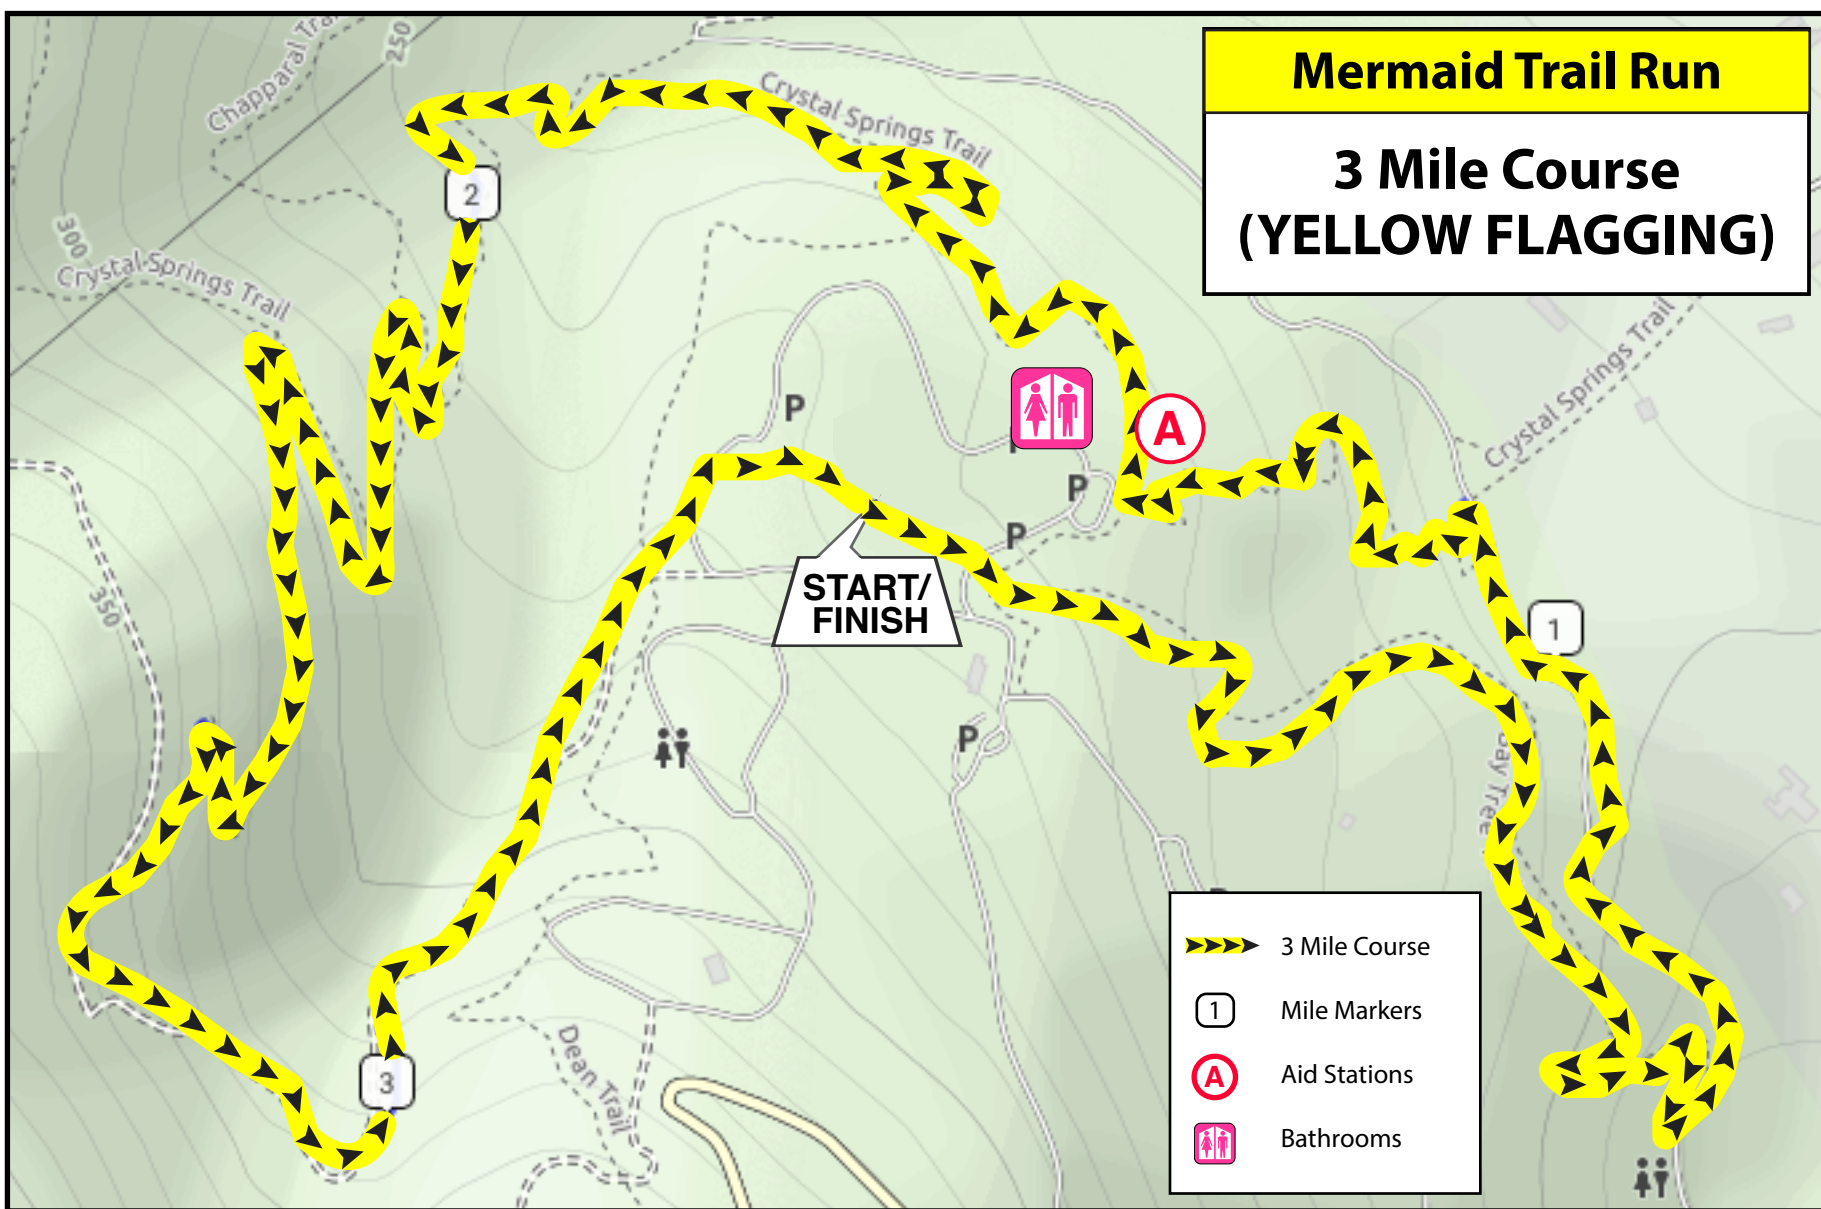

Mermaid Trail Run

3 Mile Course (YELLOW FLAGGING)

-  3 Mile Course
-  Mile Markers
-  Aid Stations
-  Bathrooms