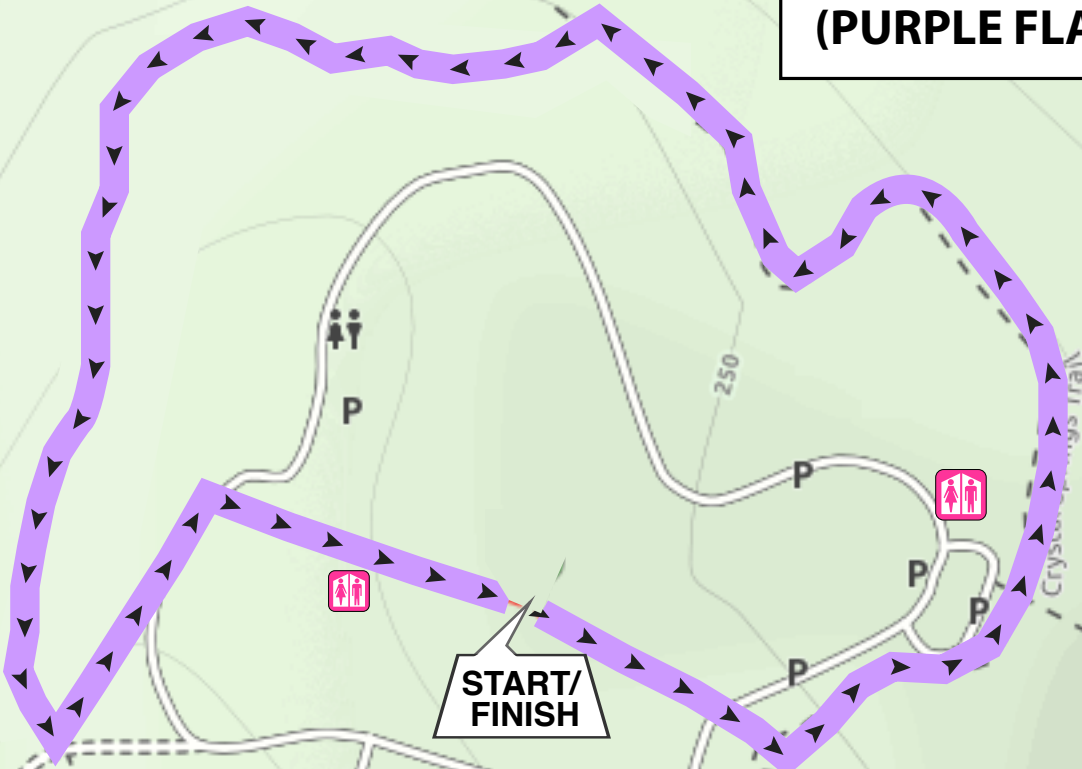

# Mermaid Trail Run

**1 Mile DASH  
(PURPLE FLAGGING)**

 1 Mile Course

 Bathrooms